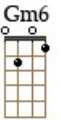

Intro : F %

F **Em7** / **A7** **Dm** / **Dm - C**
 Yes - ter-day, all my troubles seemed so far a-way____
Bb / **C7** **F** / **F - C**
 Now it looks as though they're here to stay Oh,
Dm / **G7** **Bb...** / **F\ **
 I be_lie___ve in yes - ter-day

F **Em7** / **A7** **Dm** / **Dm - C**
 Sudden-ly_, I'm not half the man I u_sed to be____
Bb / **C7** **F** / **F - C**
 There's a sha_dow hanging o___-ver me Oh,
Dm / **G7** **Bb...** / **F\ **
 yes - ter-day came su_ - dden-ly

Chorus : **A7sus4** / **A7** **Dm - C** / **Bb**

Why she had to go?

Gm(6) / **C7** **F**

I don_'t know, she woul_-dn't say

Asus4 / **A7** **Dm - C** / **Bb**

I said some_-thing wrong

Gm(6) / **C7** **F (Block)**

Picking pattern :

A----X--X--X-----X--X--X--
 E----X--X--X-----X--X--X--
 C-X-----X-----

Coda : **F** / **G7** **Bb...** \ **F\ **
 Hum Hum Hum Hum Hum Hu - Hum